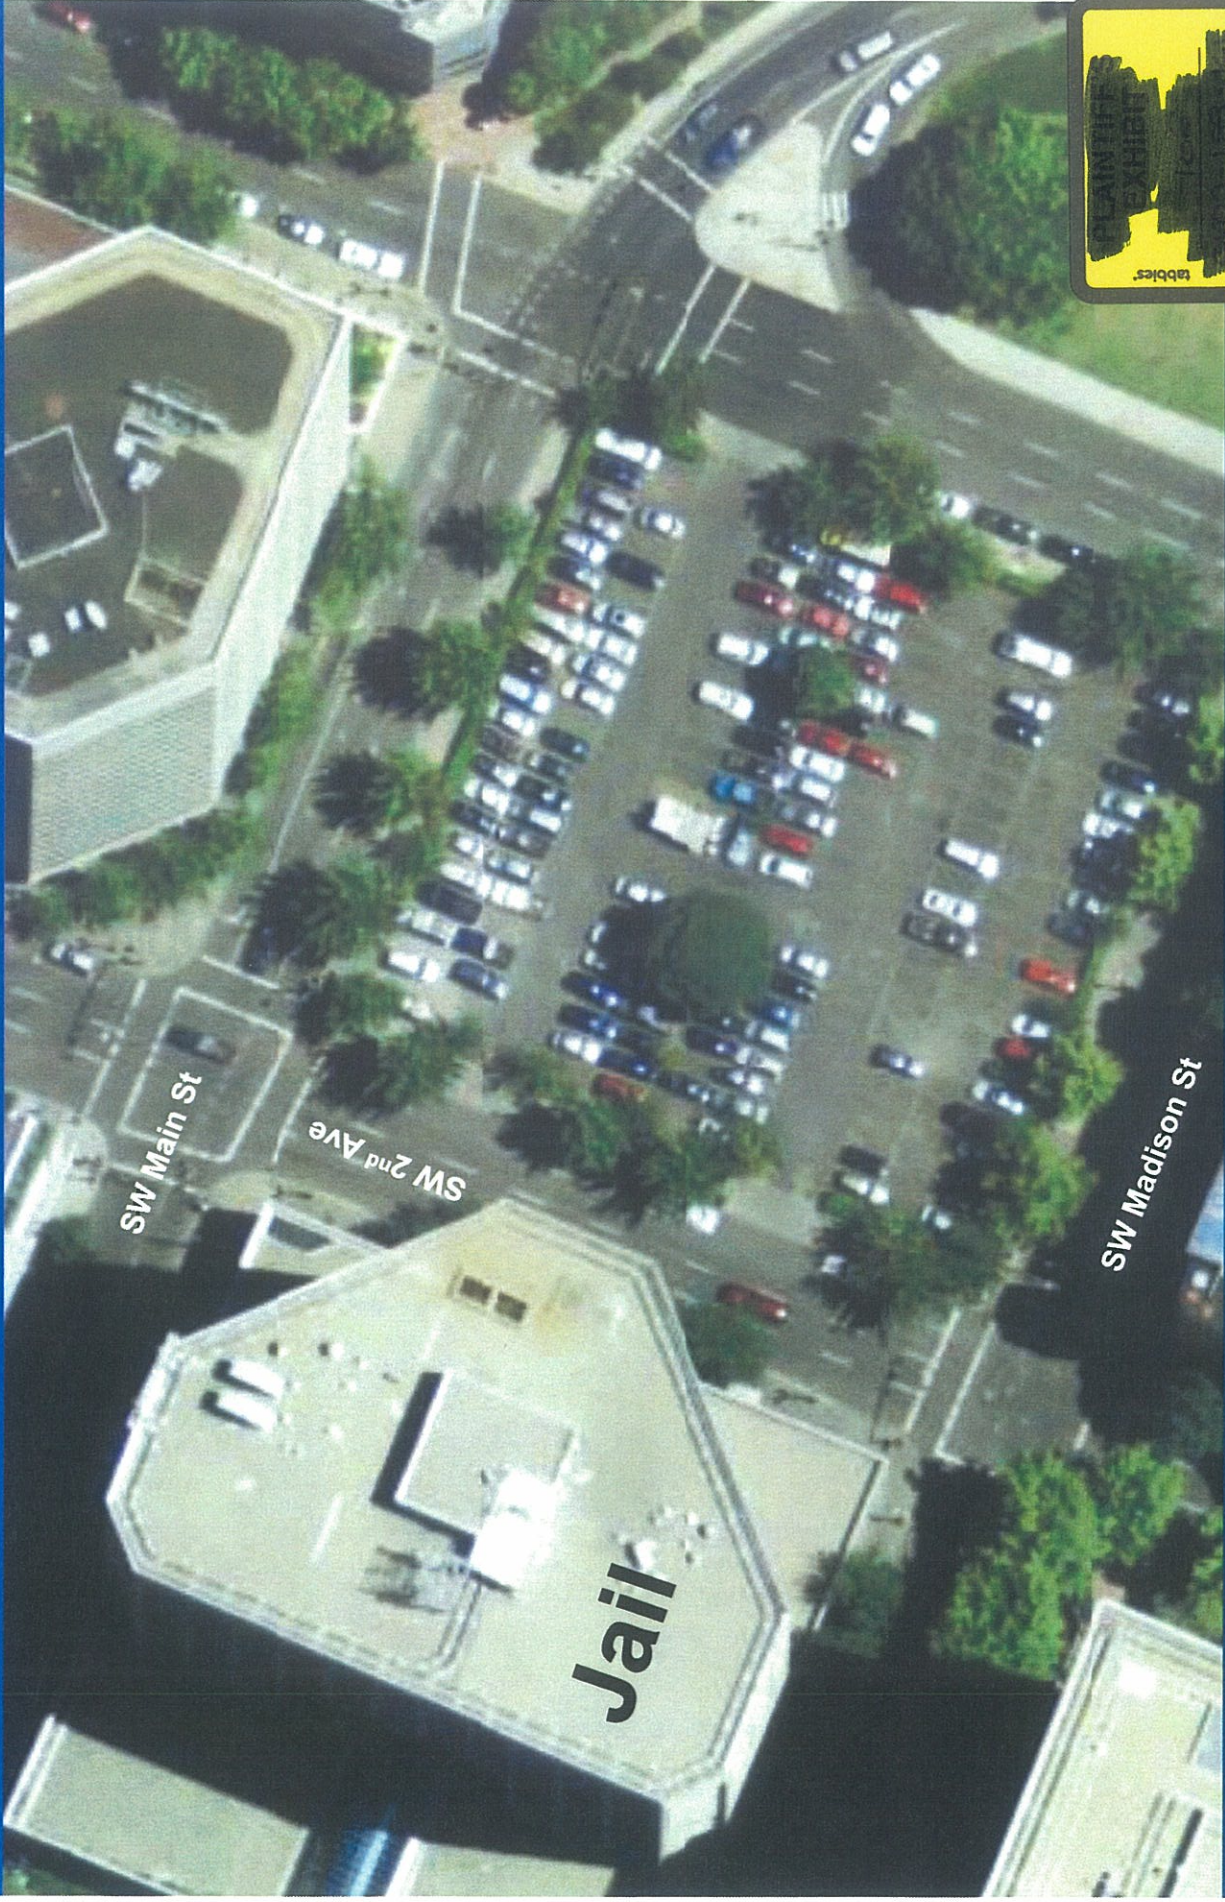

Good Sam

**NW Everett
& NW 13th**

Jail

**.98 mi
3 min.**

Jail

SW Main St

SW 2nd Ave

SW Madison St